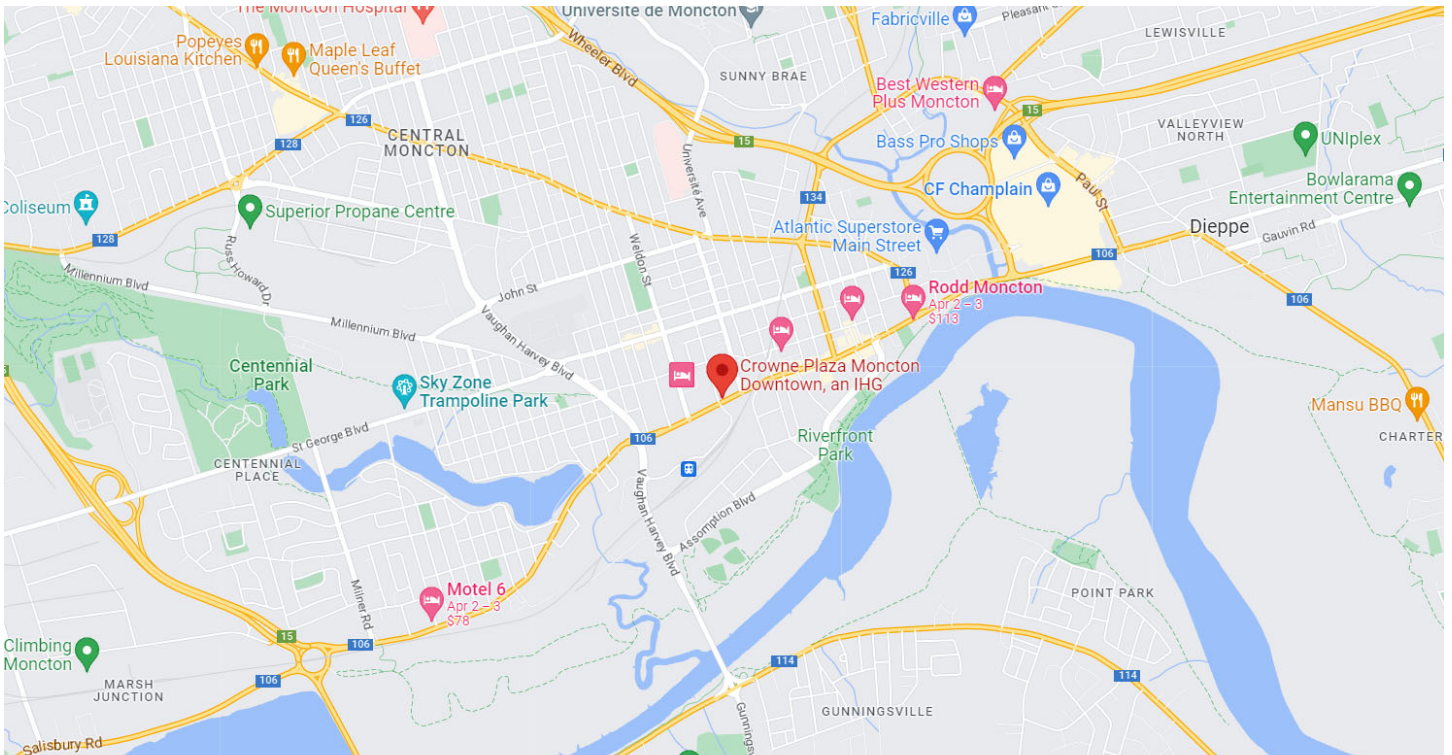

LEADERSHIP CONFERENCE • CONFÉRENCE SUR LE LEADERSHIP

CNB
2024

Crowne Plaza Hotel
1005 Main St.
Moncton

TUESDAY, APRIL 23

| TIME | EVENT | SPEAKER(S) | LOCATION |
|---------------|--------------------------------|-------------------|----------|
| 10:45 - 11:45 | Registration • Social | Nancy & Team | Albert |
| 11:45 - 12:00 | Lunch is Served | | |
| 12:00 - 1:00 | Vendor Sponsored Lunch & Learn | | |
| 1:00 - 3:30 | Lara's Lounge | Lara Wood | Kent |
| 3:30 - 4:30 | Holy Chalifoux That's Hot | Patrick Chalifoux | |
| 4:30 - 6:00 | Check In & Relax | | |
| 6:00 - 8:30 | Recognition Dinner | Various | Ballroom |
| 8:30 - 11:00 | Hospitality Suite | Dinner Attendees | Kent |